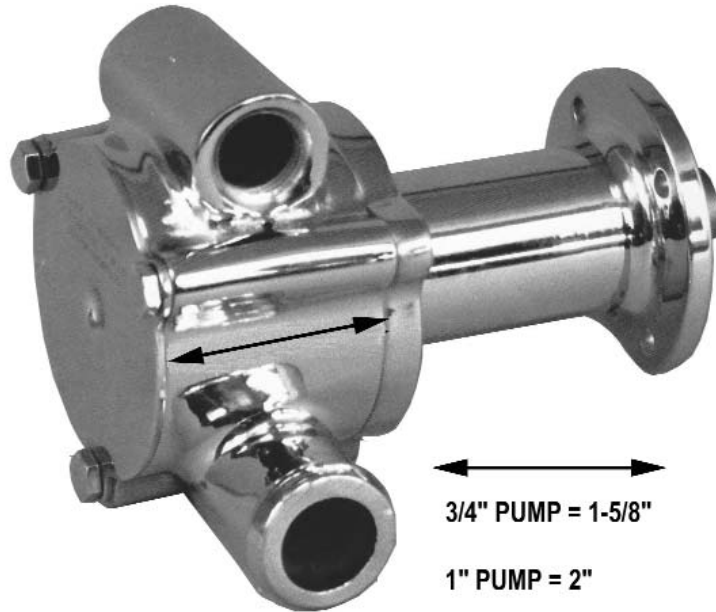

WATER PUMPS • IMPELLERS

MAGNAFLOW® CAM DRIVEN WATER PUMPS

The "Magnaflows®" are self-priming, cam driven water pumps featuring chrome brass construction, friction minimizing ball bearings, long lasting ceramic seals and a tough neoprene impeller. To accommodate a variety of engine types, both "Magnaflow®" pumps come standard with a large 1 1/4" hose inlet, tapped 3/4" NPT and a pair of 1/2" NPT outlets.

1" MAGNAFLOW® WATER PUMP

	Catalog No.	Item No.
Pump	60000	1000
Impeller Kit*	60001	1001 (8 vanes)

3/4" MAGNAFLOW® WATER PUMP

	Catalog No.	Item No.
Pump	60034	1009
Impeller Kit*	60034	1010 (12 vanes)

*Kits include 1 impeller and 2 "O" Rings.

"NEOVANE" IMPELLER KITS

Kits include impeller, shear pin and gasket or "O" ring. Kits available for all models listed below.

Repair Kit

Item No.	For "Neovane" Pump No.
1018	V-505, V-755, H500 and V-750
1017	V-105

WATER PUMPS • BILGE PUMPS

Jabsco Water Pump

Port Size 3/4"	Pump Model Catalog No. 58500001	Item No. 1036	
Impeller Catalog No. 12100001	Item No. 1058	Repair Kit No. 900330001	

Jabsco Water Pump

Port Size 1"	Pump Model Catalog No. 53309001	Item No. 1035	
Impeller Catalog No. 12100001 (3/4") 9200001 (1")	Item No. 1058 1057	Repair Kit No. 901110011 (3/4") 901180001 (1")	